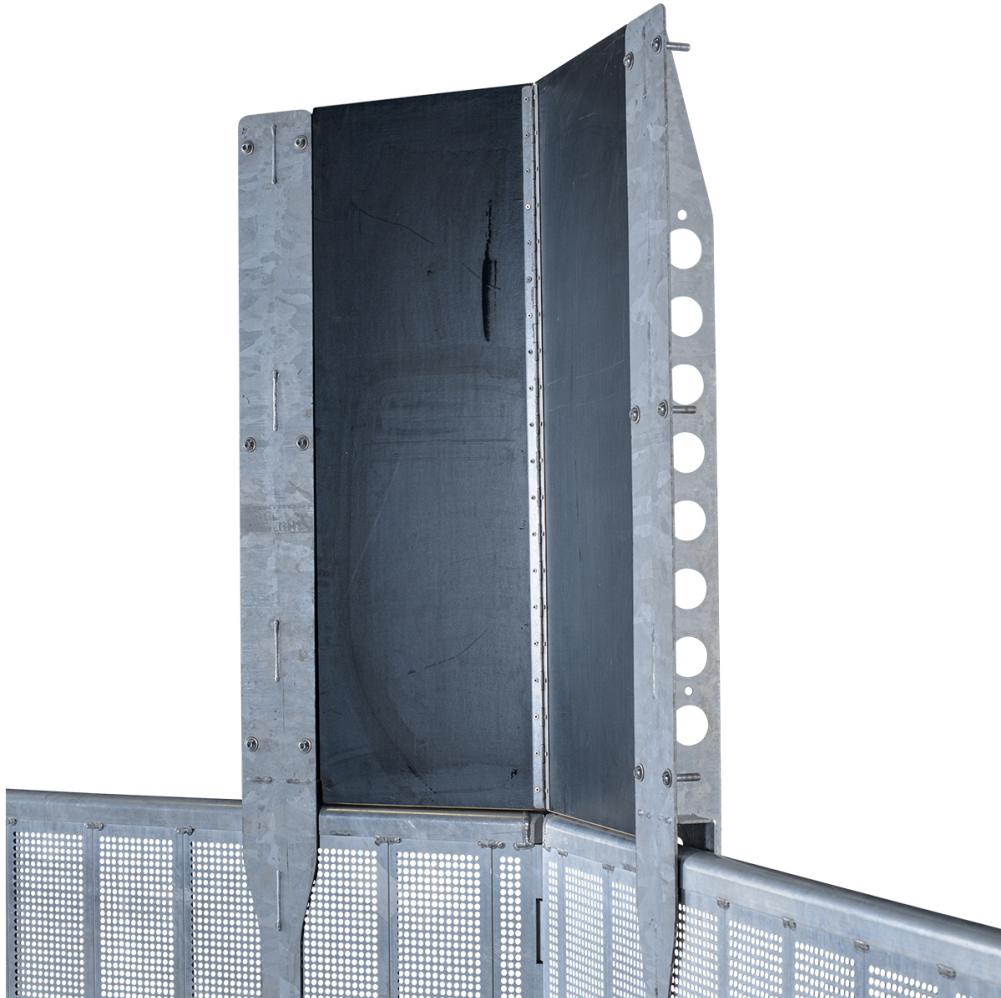

## MOJO HIGH FENCE VARIO, BLACK, MULTIPLEX

The MOJO High Fence Vario adds height and security to the MOJO Vario Corner, with black multiplex panels for adaptable crowd control in complex event layouts.

## PRODUCT DESCRIPTION

The MOJO High Fence Vario is designed to enhance the MOJO Vario Corner by extending its height, creating a secure and adaptable solution for crowd control at concerts, festivals, and large-scale events. With durable multiplex panels, this high fence increases the height of the standard MOJO barrier to 2.4 metres, providing additional privacy and crowd management capabilities.

Available in black, white, and transparent finishes, the High Fence Vario suits a variety of event needs. The black and white multiplex panels deliver a full sightline kill, effectively blocking visibility into VIP zones or restricted areas, ensuring privacy for sensitive sections. The transparent polycarbonate version allows security personnel to maintain clear visibility while retaining the fence's strength and stability, ideal for events requiring both crowd control and visual monitoring.

Seamlessly integrating with the MOJO Vario Corner, the High Fence Vario uses the same standard interlocking system for quick and secure assembly. Its flexible design accommodates curved and angled layouts, making it perfect for complex configurations such as round stages, backstage areas, or designated VIP sections. Built to withstand heavy crowd pressure, this high fence extension ensures reliable protection for high-traffic zones while maintaining the highest standards of security and discretion.