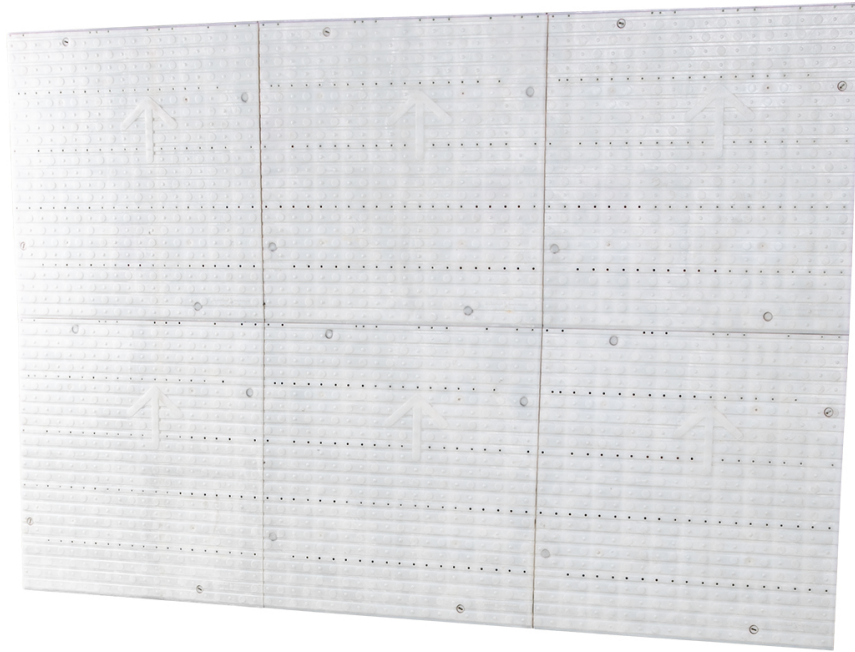

## TERRAFLOR<sup>®</sup> TURF PROTECTION FLOORING

Terraflor panels provide versatile protection for natural and synthetic turf, offering safe, damage-free surfaces for light to medium event traffic.

**SKU:** 1001450.00 | **Categories:** [Event Flooring & Ground Protection](#), [Turf and Surface Protection](#)

## PRODUCT DESCRIPTION

The Terraflor<sup>®</sup> Turf Protection Flooring system delivers robust, translucent ground cover designed to shield natural and synthetic turf during events. Its innovative design allows light and air to pass through, enabling grass to continue photosynthesising, making it ideal for long-term use on natural turf.

Each panel features an integrated anti-slip surface with raised air holes, preventing liquid build-up while maintaining airflow to protect turf health. Weighing just 31 kg per panel, Terraflor is lightweight and easy to handle, requiring only two people for installation. This makes it an efficient solution for quickly covering large areas.

The panels connect securely using an intuitive locking system, allowing a 20-person crew to install up to 8,000 square metres of flooring in 8-10 hours. Designed to handle light to medium loads, Terraflor is the ideal choice for protecting event grounds from pedestrian traffic and light equipment.