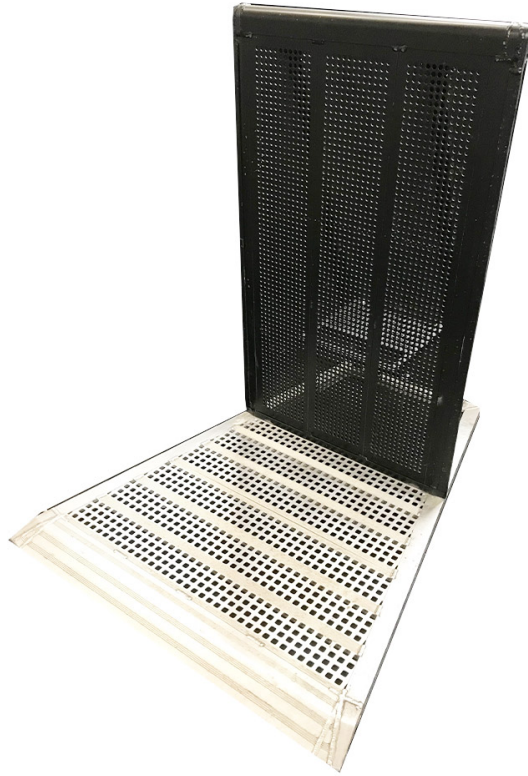

MOJO BARRIER 22.5° POSITIVE CORNER, BLACK [PINK]

Known as the "Pink" 22.5° Positive Corner, this MOJO Barrier in black seamlessly integrates with straight barricades to create smooth angles for effective crowd control.

SKU: 1002021.00 | **Categories:** [Concert Barricades](#), [Mojo Barriers](#)

PRODUCT DESCRIPTION

The MOJO Barrier 22.5° Positive Corner—referred to as the “Pink” Corner—provides smooth transitions in barricade lines, making it ideal for concerts, festivals, and large-scale events. The positive angle directs crowds away from the stage, ensuring secure and organised flow while maintaining the robust durability of standard MOJO barriers.

Featuring a full floor plate, a double rear brace for enhanced stability, and a rear step for quick security access, this barrier is designed for both functionality and reliability. The black aluminium frame integrates seamlessly into event setups, while the silver base plate guarantees long-lasting durability.

Perfect for complex layouts, the 22.5° Positive Corner is ideal for shaping barricade lines around catwalks, thrusts, or round stages. Built for efficiency, it uses the same interlocking system as straight barriers and connects securely with a single bolt, allowing for rapid assembly.