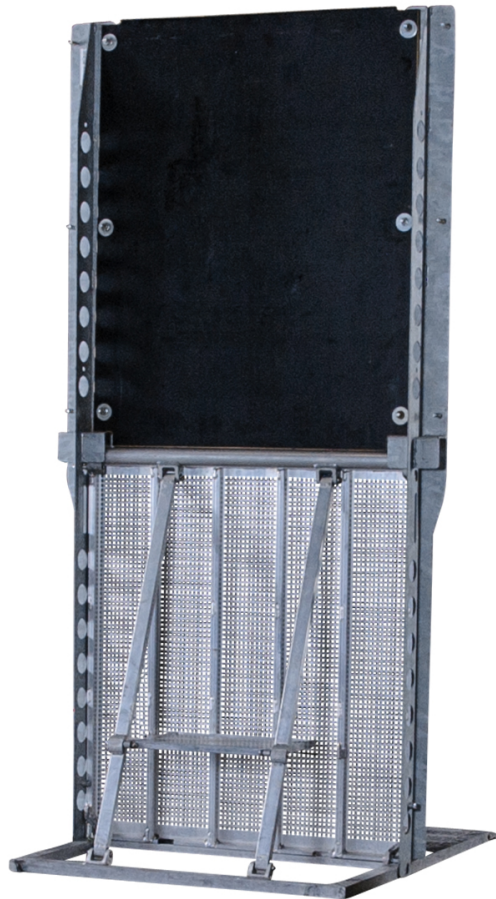

MOJO HIGH FENCE STRAIGHT, BLACK, MULTIPLEX

The MOJO High Fence Straight in black provides added height and privacy with durable multiplex panels, perfect for securing VIP zones and restricted areas.

SKU: 1004375.00 | **Categories:** [Concert Barricades](#), [Mojo Barriers](#)

PRODUCT DESCRIPTION

The MOJO High Fence Straight enhances event security by elevating standard MOJO barriers with solid multiplex panels, achieving a total height of 2.4 metres. This high fence adds an effective layer of privacy, making it ideal for securing VIP zones, backstage areas, and other restricted spaces at concerts, festivals, and large-scale events.

Available in black, white, and transparent finishes, the MOJO High Fence adapts to various aesthetic needs. Black and white multiplex panels create a sightline kill, blocking visibility to maintain privacy in sensitive areas. The transparent polycarbonate version ensures security personnel have an uninterrupted view, while maintaining the same durability and crowd control capabilities.

The high fence seamlessly integrates with existing MOJO Straight Barriers, preserving the structural integrity of the barricade system. Designed to withstand intense crowd pressure, it is easy to set up with an interlocking system and supports additional elements such as mega exits, gates, and doors for flexible access. This robust and visually appealing high fence is a superior alternative to traditional fencing solutions, providing both functionality and style.